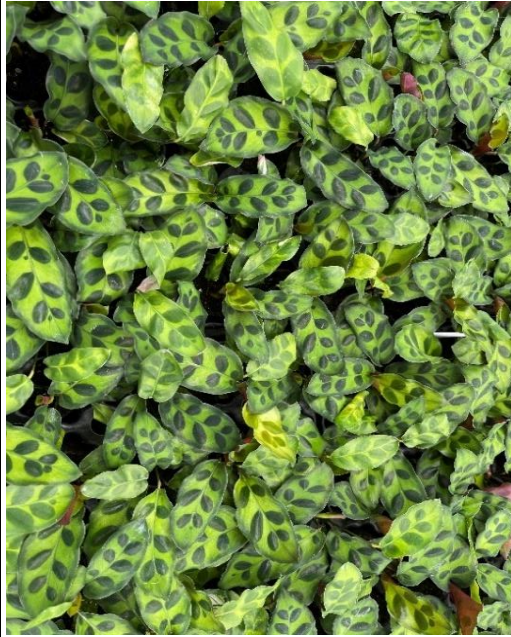

MAY 2026
FOLIAGE LINER
PRICE LIST AND AVAILABILITY
PHONE: 407.889.5228 DIRECT: 689.240.5344
FAX: 407.889.5128

Breeding
Growing
Distributing
Worldwide

Deroose plants

CALATHEA

CALATHEA INSIGNIS LANCIFOLIA

CALATHEA ROSEOPICTA MEDALLION MYSTY