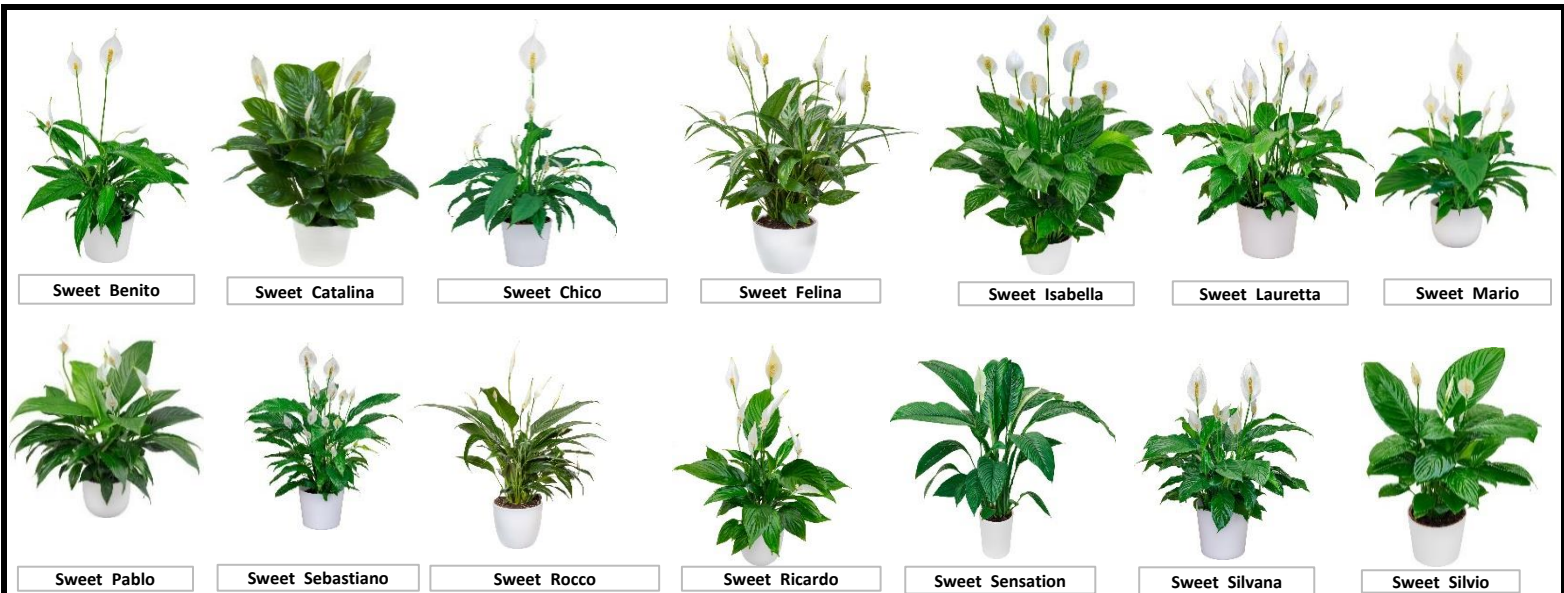

<https://linersusa.derooseplants.com/>

MAY 2024
FOLIAGE LINER
PRICE LIST AND AVAILABILITY
PHONE: 407.889.5228 DIRECT: 689.240.5344
FAX: 407.889.5128

INTRODUCING
SPATHIPHYLLUM FROM

"SWEET" SERIES

"CLASSICAL" SERIES