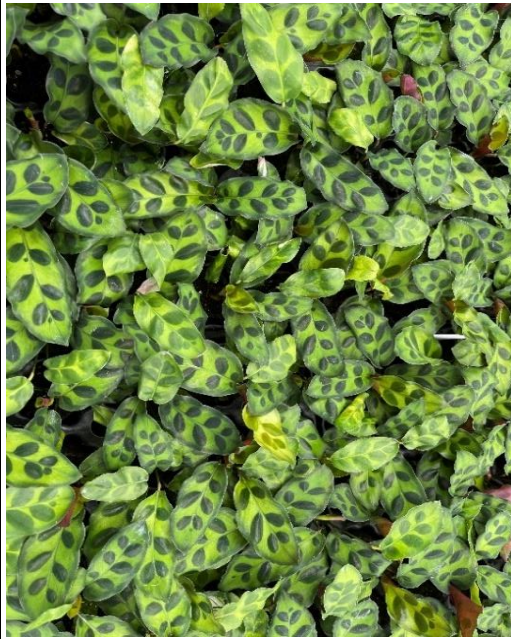

JULY 2026
FOLIAGE LINER
PRICE LIST AND AVAILABILITY
PHONE: 407.889.5228 DIRECT: 689.240.5344
FAX: 407.889.5128

Breeding
Growing
Distributing
Worldwide

Deroose plants

CALATHEA

CALATHEA INSIGNIS LANCIFOLIA

CALATHEA ROSEOPICTA MEDALLION MYSTY